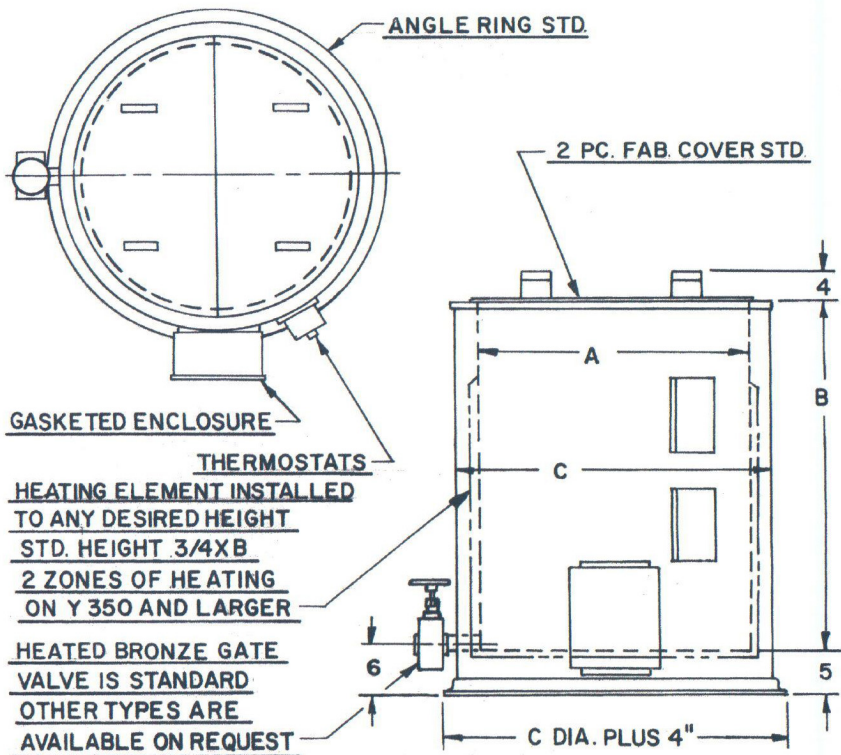

Catalog Number	Capacity		A	B	C	Valve
	Rated	Full				
Y200	200	211	36	48	42	2
Y250	250	271	40	50	46	2
Y300	300	304	40	56	46	2
Y350	350	368	44	56	50	2
Y400	400	423	48	54	54	2
Y500	500	530	51	60	57	2

Represented By: Ross & Pethel  
 Phone: 225-273-2202 Website