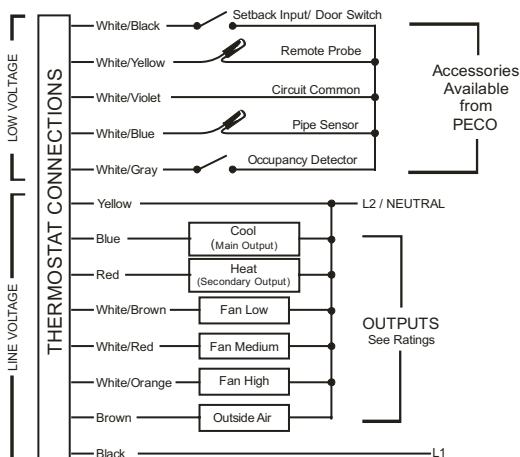

WIRING DIAGRAM

RATINGS

VOLTAGE	RATINGS		RES AMPS	PILOT DUTY	HP
	FLA	LRA			
24 VAC	NA	NA	NA	24 VA	NA
120 VAC	5.8	34.8	6.0	125 VA	1/4
240 VAC	2.9	17.4	5.0	125 VA	1/4
277 VAC	2.4	14.4	4.2	125 VA	1/4

COMBINED LOAD CURRENT NOT TO EXCEED 20 AMPS

MODEL SELECTION GUIDE

Model	Part Number	Description
TA180-001	69378	7-Day Programmable, 3 Fan Speeds, 24-277VAC, FC Stat
TB180-001	69379	7-Day Programmable, Staged Fan Speed, 24-277VAC, FC Stat