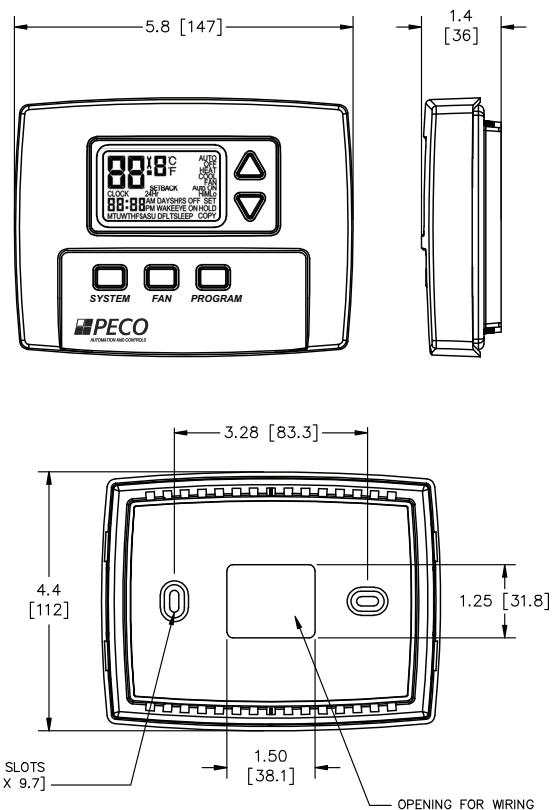

MOUNTING INSTRUCTIONS

Represented By: Ross & Pethtel
Phone: 225-273-2202 www.rosspethtel.com