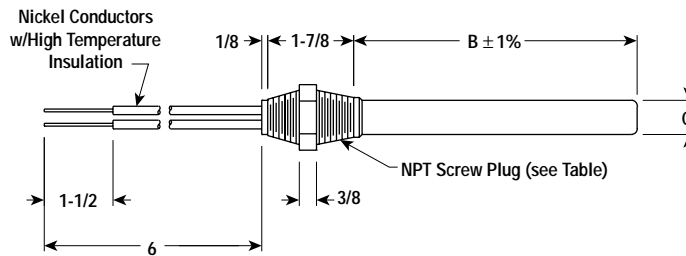

Dimensions (Inches)

Applications

- Water Heating
- Mild Corrosive Solution Heating (type RIN)
- Light Weight Oil Heating (type RINO)

Specifications and Ordering Information

Watts	Volts	Phase	W/in²	Dimensions (In.)		Pipe Thd.	Model	Stock	PCN	Wt. (Lbs.)
				B	C					
RIN — INCOLOY® Sheath Element — Brass Screw Plug										
100	120	1	30	1-3/4	5/8	1/2	RIN-10	S	253323	3
250	120	1	35	3-3/4	5/8	1/2	RIN-25	S	253331	4.5
250	240	1	35	3-3/4	5/8	1/2	RIN-25	NS	253340	4.5
500	120	1	40	8	5/8	1/2	RIN-50	S	253358	10
500	240	1	40	8	5/8	1/2	RIN-50	NS	253366	10
750	120	1	40	12	5/8	1/2	RIN-75	NS	253374	14
750	240	1	40	12	5/8	1/2	RIN-75	NS	253382	14
300	120	1	25	5	3/4	3/4	RIN-130	NS	283390	8
300	240	1	25	5	3/4	3/4	RIN-130	NS	253403	8
500	120	1	30	6-1/2	3/4	3/4	RIN-150	NS	253411	9
500	240	1	30	6-1/2	3/4	3/4	RIN-150	NS	253420	9
750	120	1	30	10-3/4	3/4	3/4	RIN-175	NS	253438	13
750	240	1	30	10-3/4	3/4	3/4	RIN-175	NS	253446	13
1,000	120	1	30	13-3/4	3/4	3/4	RIN-1100	NS	253454	15
1,000	240	1	30	13-3/4	3/4	3/4	RIN-1100	S	253462	15
RINO — Stainless Steel Sheath Element — Steel Screw Plug										
150	120	1	20	3-3/4	5/8	1/2	RINO-15	S	253470	4
150	240	1	20	3-3/4	5/8	1/2	RINO-15	S	253489	4
300	120	1	25	8	5/8	1/2	RINO-30	S	253497	10
300	240	1	25	8	5/8	1/2	RINO-30	S	253500	10
500	120	1	25	12	5/8	1/2	RINO-50	S	253518	14
500	240	1	25	12	5/8	1/2	RINO-50	NS	253526	14
200	120	1	17	5	3/4	3/4	RINO-120	S	253534	8
200	240	1	17	5	3/4	3/4	RINO-120	S	253542	8
300	120	1	18	6-1/2	3/4	3/4	RINO-130	S	253550	9
300	240	1	18	6-1/2	3/4	3/4	RINO-130	S	253569	9
500	120	1	20	10-3/4	3/4	3/4	RINO-150	S	253577	13
500	240	1	20	10-3/4	3/4	3/4	RINO-150	S	253585	13
600	120	1	18	13-3/4	3/4	3/4	RINO-160	S	253593	15
600	240	1	18	13-3/4	3/4	3/4	RINO-160	NS	253606	15

Stock Status: S = stock AS = assembly stock NS = non-stock
To Order—Specify model, volts, phase, watts, PCN and quantity.