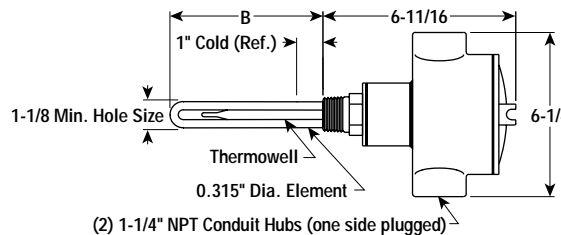

### Light Weight Oil Applications

- 1" NPT Steel Screw Plug
- Steel Sheath Element
- 20 W/In<sup>2</sup>
- 0.25 - 1.5 kW
- Integral Thermostat (SPST)
- 120 and 240 Volt, Single Phase
- General Purpose or Moisture Resistant/Explosion Resistant Terminal Enclosure

**E1 — Dimensions (Inches)**

**E2 — Dimensions (Inches)**