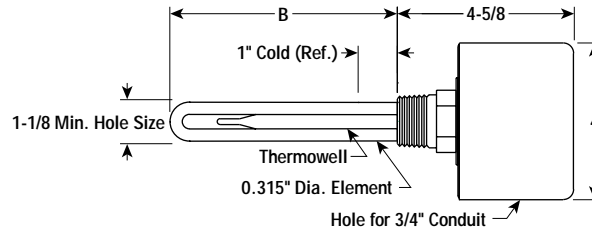

### Light Weight Oil Applications

- 1" NPT Steel Screw Plug
- Steel Sheath Element
- 20 W/In<sup>2</sup>
- 0.25 - 1.5 kW
- Integral Thermostat (SPST)
- 120 and 240 Volt, Single Phase
- General Purpose or Moisture Resistant/Explosion Resistant Terminal Enclosure

**E1 — Dimensions (Inches)**

**E2 — Dimensions (Inches)**