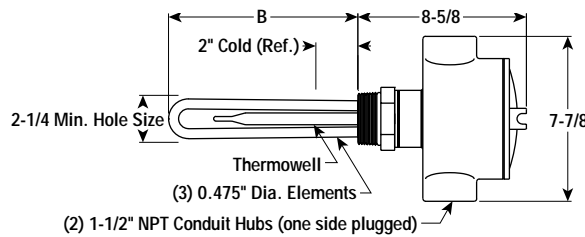

E2 — Dimensions (Inches)

Screw Plug

Specifications and Ordering Information

							T2 — Temperature (60 - 250°F)			T1 — Temperature (0 - 100°F)		
kW	Volts	Phase	W/In²	No. Elem.	DIM B (In.)	Wt. (Lbs.)	Model	Stock	PCN	Model	Stock	PCN
AREMTO-3 — E1 General Purpose¹												
1	240	3	8	3	17-3/4	8	AREMTO-3015T2	AS	099768	AREMTO-3015T1	AS	035254
1	480	3	8	3	17-3/4	8	AREMTO-3015T2	AS	099776	AREMTO-3015T1	AS	035262
1.5	240	3	8	3	24-7/8	9	AREMTO-30155T2	AS	099784	AREMTO-30155T1	AS	035270
1.5	480	3	8	3	24-7/8	9	AREMTO-30155T2	AS	099792	AREMTO-30155T1	AS	035289
2	240	3	8	3	32-7/16	10	AREMTO-3025T2	AS	099805	AREMTO-3025T1	AS	035297
2	480	3	8	3	32-7/16	10	AREMTO-3025T2	AS	099813	AREMTO-3025T1	AS	035300
2.5	240	3	8	3	40-3/8	11	AREMTO-30255T2	AS	099821	AREMTO-30255T1	AS	035318
2.5	480	3	8	3	40-3/8	11	AREMTO-30255T2	AS	099830	AREMTO-30255T1	AS	035326
3	240	3	8	3	47-7/8	12	AREMTO-3035T2	AS	099848	AREMTO-3035T1	AS	035334
3	480	3	8	3	47-7/8	12	AREMTO-3035T2	AS	099856	AREMTO-3035T1	AS	035342
AREMTO-3 — E2 Moisture Resistant/Explosion Resistant²												
1	240	3	8	3	17-3/4	13	AREMTO-3015E2T2	AS	035350	AREMTO-3015E2T1	AS	035457
1	480	3	8	3	17-3/4	13	AREMTO-3015E2T2	AS	035369	AREMTO-3015E2T1	AS	035465
1.5	240	3	8	3	24-7/8	14	AREMTO-30155E2T2	AS	035377	AREMTO-30155E2T1	AS	035473
1.5	480	3	8	3	24-7/8	14	AREMTO-30155E2T2	AS	035385	AREMTO-30155E2T1	AS	035481
2	240	3	8	3	32-7/16	15	AREMTO-3025E2T2	AS	035393	AREMTO-3025E2T1	AS	035490
2	480	3	8	3	32-7/16	15	AREMTO-3025E2T2	AS	035406	AREMTO-3025E2T1	AS	035502
2.5	240	3	8	3	40-3/8	16	AREMTO-30255E2T2	AS	035414	AREMTO-30255E2T1	AS	035510
2.5	480	3	8	3	40-3/8	16	AREMTO-30255E2T2	AS	035422	AREMTO-30255E2T1	AS	035529
3	240	3	8	3	47-7/8	17	AREMTO-3035E2T2	AS	035430	AREMTO-3035E2T1	AS	035537
3	480	3	8	3	47-7/8	17	AREMTO-3035E2T2	AS	035449	AREMTO-3035E2T1	AS	035545
ARMTO-2 — E1 General Purpose¹												
0.5	120	1	6	2	17-3/4	7	ARMTO-2005T2	AS	035650	ARMTO-2005T1	AS	035748
0.5	208	1	6	2	17-3/4	7	ARMTO-2005T2	AS	035668	ARMTO-2005T1	AS	035756
0.5	240	1	6	2	17-3/4	7	ARMTO-2005T2	AS	035676	ARMTO-2005T1	AS	035764
1.1	120	1	6	2	32-3/4	9	ARMTO-2011T2	AS	035684	ARMTO-2011T1	AS	035772
1.1	208	1	6	2	32-3/4	9	ARMTO-2011T2	AS	035692	ARMTO-2011T1	AS	035780
1.1	240	1	6	2	32-3/4	9	ARMTO-2011T2	AS	035705	ARMTO-2011T1	AS	035799
1.4	120	1	6	2	40-1/4	10	ARMTO-2014T2	AS	035713	ARMTO-2014T1	AS	035801
1.4	208	1	6	2	40-1/4	10	ARMTO-2014T2	AS	035721	ARMTO-2014T1	AS	035810
1.4	240	1	6	2	40-1/4	10	ARMTO-2014T2	AS	035730	ARMTO-2014T1	AS	035828

Stock Status: S = stock AS = assembly stock NS = non-stock
To Order—Specify model, volts, phase, kW, PCN and quantity.

1. Heaters with General Purpose Enclosures are UL Listed and CSA Certified.
2. Heaters with Moisture Resistant/Explosion Resistant Enclosures are CSA NRTL/C Certified.