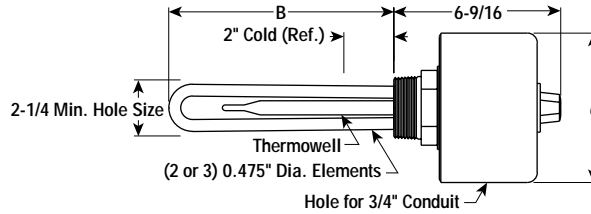

ARMTO-2 & AREMTO-3

Heavy Weight Oil Applications

- 2" NPT Steel Screw Plug
- Steel Sheath Elements
- 6 - 8 W/In²
- 0.5 - 3 kW
- Integral Thermostat (DPST)
- 120, 208, 240 and 480 Volt, 1 & 3 Phase
- General Purpose or Moisture Resistant/Explosion Resistant Terminal Enclosure

E1 — Dimensions (Inches)