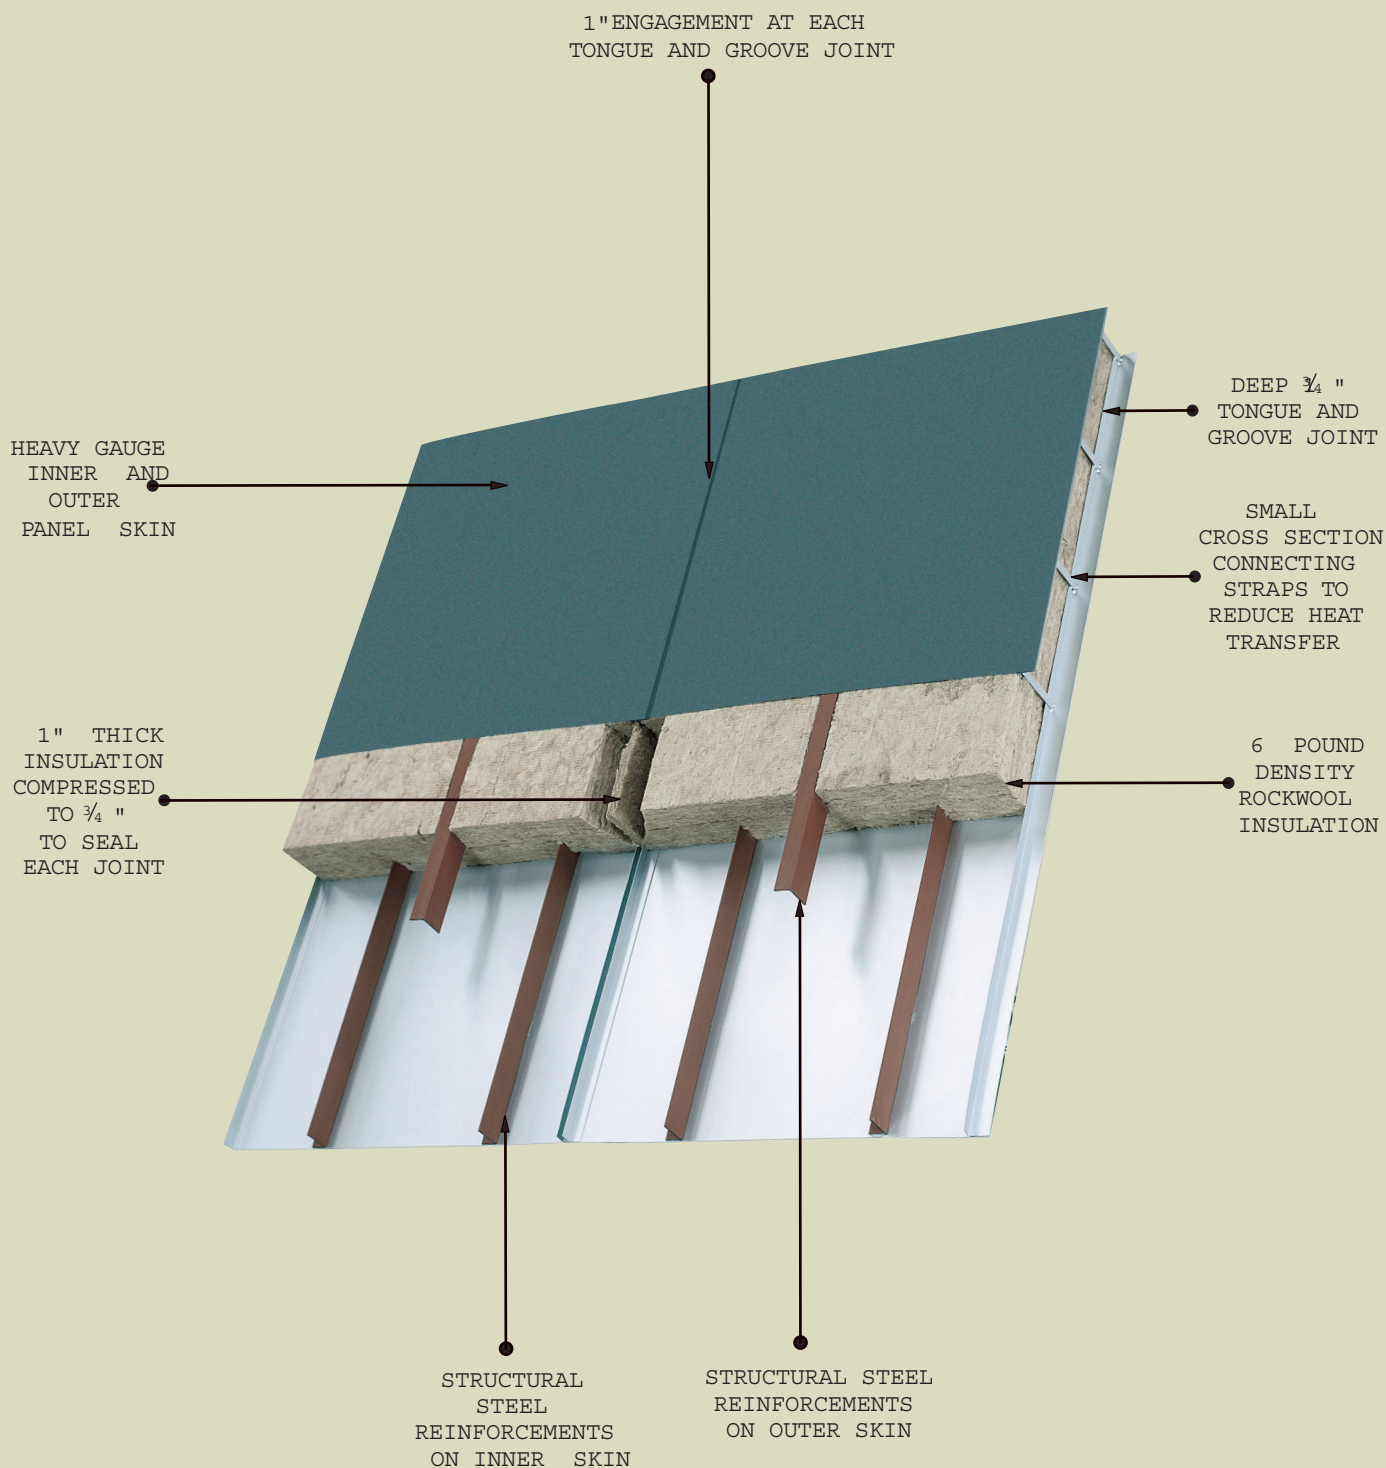

Panel Construction

Ovens and Furnaces For Industry Since 1949
THE GRIEVE CORPORATION

500 Hart Road, Round Lake, Illinois 60073-2898 USA
(847) 546-8225 Fax: (847) 546-9210
www.grievcorp.com email: sales@grievcorp.com