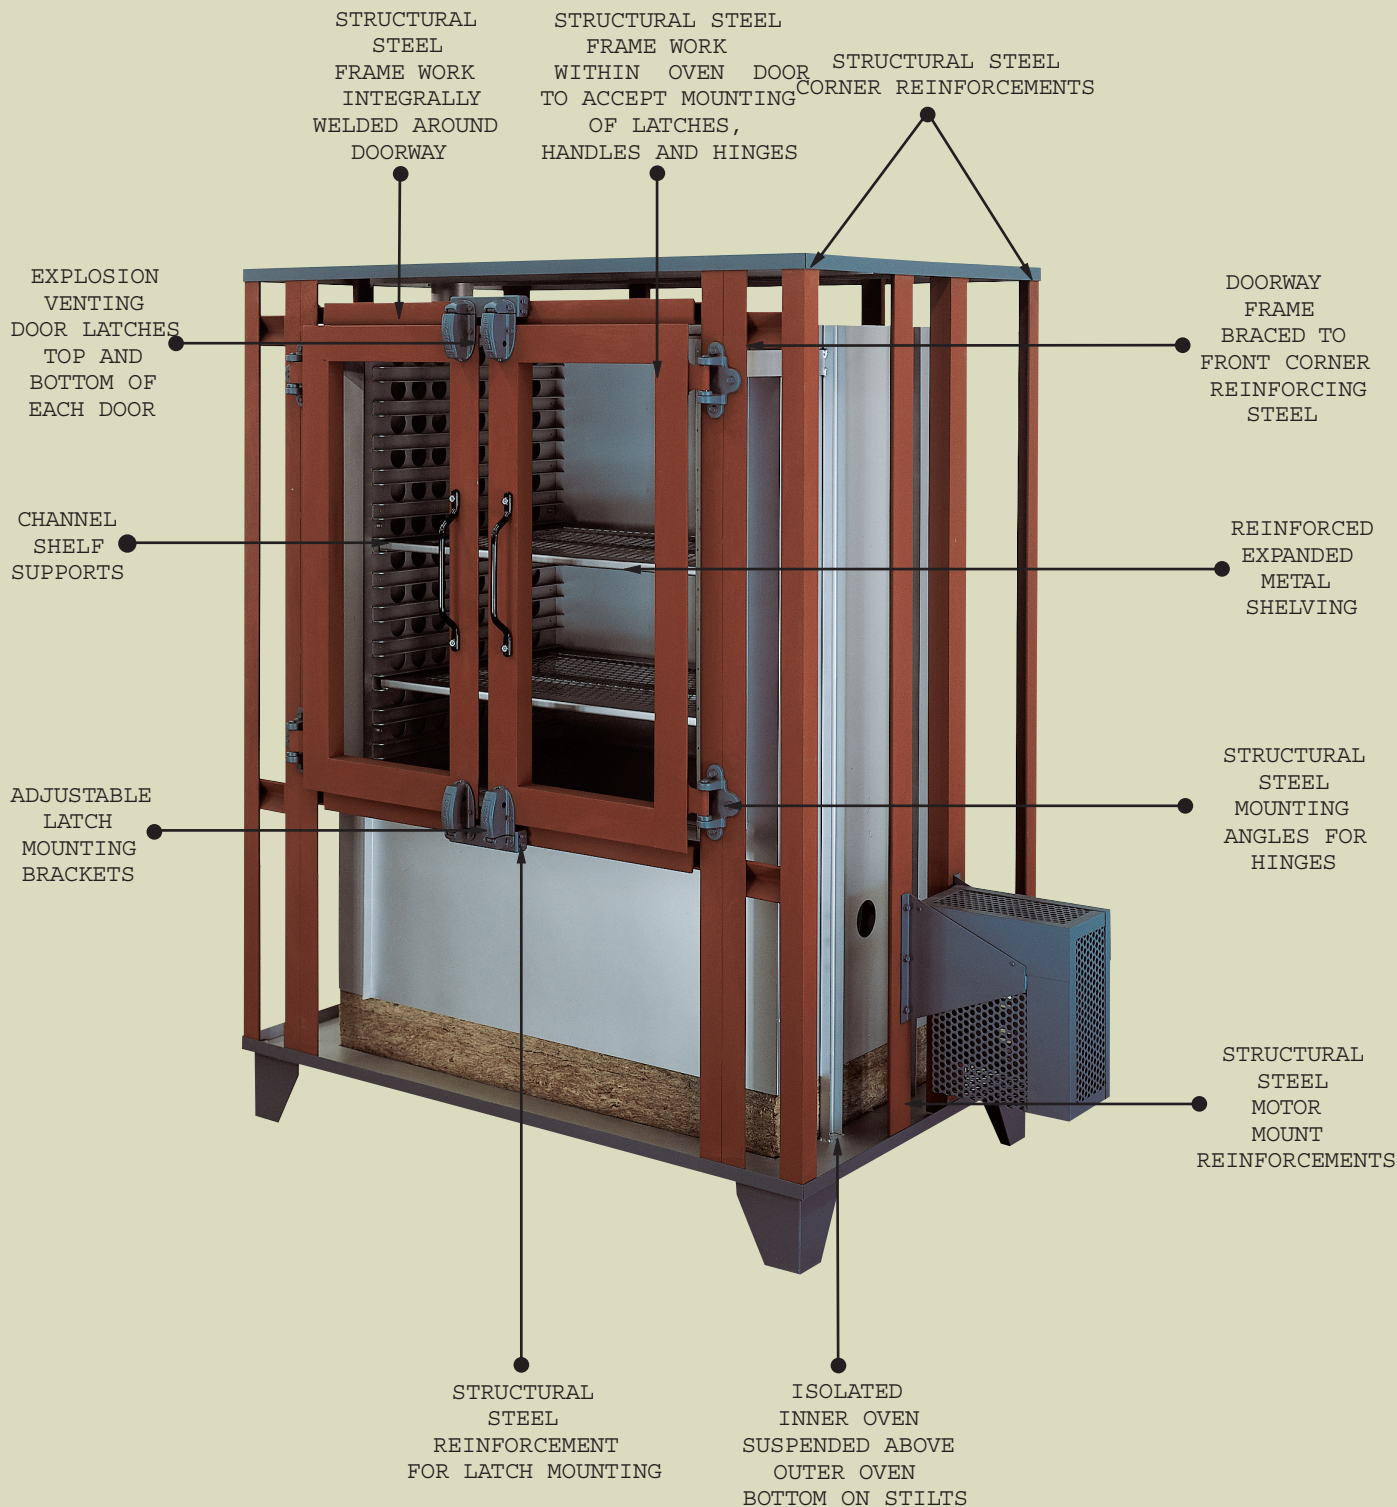

Cabinet Construction

Ovens and Furnaces For Industry Since 1949
THE GRIEVE CORPORATION

500 Hart Road, Round Lake, Illinois 60073-2898 USA
(847) 546-8225 Fax: (847) 546-9210
www.grievcorp.com email: sales@grievcorp.com