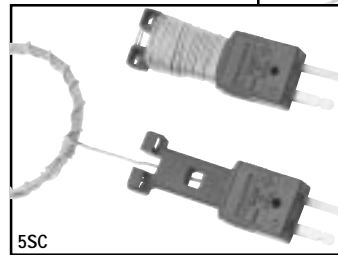

## 5TC, 5SC & SA1 Precision Insulated Thermocouples

- J, K, T and E Calibrations
- Made From Special Limits of Error Wire
- Available in 36 and 72" Lengths
- Convenient 5-Packs

## 5TC

- PFA Teflon® or Glass Braid Insulation
- 20, 24, 30 and 36" AWG Wires
- Stocked in 36 and 72" Lengths

### Specifications and Ordering Information — 5TC

Model	Wire Gauge	Dia. (In.)	Insulation
5TC-GG-( <sup>1</sup> )-20-( <sup>2</sup> )/C	20	0.032	Glass Braid
5TC-GG-( <sup>1</sup> )-24-( <sup>2</sup> )/C	24	0.020	Glass Braid
5TC-GG-( <sup>1</sup> )-30-( <sup>2</sup> )/C	30	0.010	Glass Braid
5TC-TT-( <sup>1</sup> )-20-( <sup>2</sup> )/C	20	0.032	Teflon®
5TC-TT-( <sup>1</sup> )-24-( <sup>2</sup> )/C	24	0.020	Teflon®
5TC-TT-( <sup>1</sup> )-30-( <sup>2</sup> )/C	30	0.010	Teflon®
5TC-TT-( <sup>1</sup> )-36-( <sup>2</sup> )/C	36	0.005	Teflon®