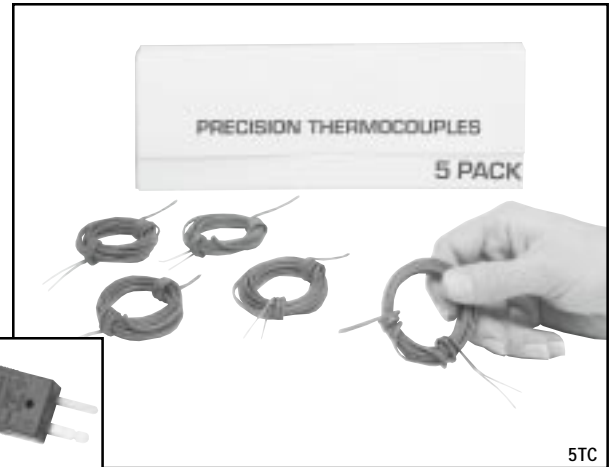

## 5TC, 5SC & SA1 Precision Insulated Thermocouples

- J, K, T and E Calibrations
- Made From Special Limits of Error Wire
- Available in 36 and 72" Lengths
- Convenient 5-Packs

## 5TC

- PFA Teflon® or Glass Braid Insulation
- 20, 24, 30 and 36" AWG Wires
- Stocked in 36 and 72" Lengths