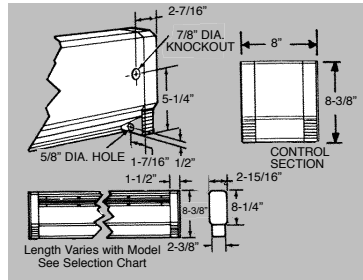

- Clean, quiet operation, without the noise of a traditional hot water piping system and the noisy blower and dirt of forced-air systems.
- Efficient and economical. Individual room control permits heating only in desired areas. Or use as total electric heat source.