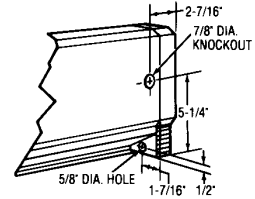

**CONSTRUCTION** - This heavy-duty baseboard is designed specifically for commercial use. The front cover is made of 16 gauge cold rolled steel. A built-in wireway runs the length of each heater.

**ELEMENT** - Heating element design combines the durability of a steel tubular heater with the excellent heat transfer characteristics of aluminum fins.

### SELECTION CHART

CATALOG NUMBER	HEATER VOLTS	WATTS	BTU/HR	AMPS	LENGTH	WT. (lbs.)
CBD500	120	500	1706	4.2	28"	7
CBD508	208	500	1706	2.4		
CBD504	240/208	500/375	1706	2.1/1.8		
CBD507	277/240/208	500/375/282	1706	1.8/1.6/1.4		
CBD750	120	750	2560	6.3	34"	9
CBD758	208	750	2560	3.6		
CBD754	240/208	750/562	2560	3.1/2.7		
CBD757	277/240/208	750/562/422	256	2.7/2.3/2.0		
CBD1000	120	1000	3413	8.3	46"	12
CBD1008	208	1000	3413	4.8		
CBD1004	240/208	1000/750	3413	4.2/3.6		
CBD1007	277/240/208	1000/750/562	3413	3.6/3.1/2.7		
CBD1250	120	1250	4265	10.4	58"	15
CBD1258	208	1250	4265	6.0		
CBD1254	240/208	1250/938	4265	5.2/4.5		
CBD1257	277/240/208	1250/938/704	4265	4.5/3.9/3.4		
CBD1500	120	1500	5120	12.5	70"	19
CBD1508	208	1500	5120	7.2		
CBD1504	240/208	1500/1125	5120	6.3/5.4		
CBD1507	277/240/208	1500/1125/844	5120	5.4/4.7/4.1		
CBD2008	208	2000	6826	9.6	94"	26
CBD2004	240/208	2000/1500	6826	8.3/7.2		
CBD2007	277/240/208	2000/1500/1125	6826	7.2/6.3/5.4		