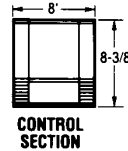

**CONSTRUCTION** - This heavy-duty baseboard is designed specifically for commercial use. The front cover is made of 16 gauge cold rolled steel. A built-in wireway runs the length of each heater.

**ELEMENT** - Heating element design combines the durability of a steel tubular heater with the excellent heat transfer characteristics of aluminum fins.

### SELECTION CHART

CATALOG NUMBER	HEATER VOLTS	WATTS	BTU/HR	AMPS	LENGTH	WT. (lbs.)
CBD500	120	500	1706	4.2	28"	7
CBD508	208	500	1706	2.4		
CBD504	240/208	500/375	1706	2.1/1.8		
CBD507	277/240/208	500/375/282	1706	1.8/1.6/1.4		
CBD750	120	750	2560	6.3	34"	9
CBD758	208	750	2560	3.6		
CBD754	240/208	750/562	2560	3.1/2.7		
CBD757	277/240/208	750/562/422	256	2.7/2.3/2.0		
CBD1000	120	1000	3413	8.3	46"	12
CBD1008	208	1000	3413	4.8		
CBD1004	240/208	1000/750	3413	4.2/3.6		
CBD1007	277/240/208	1000/750/562	3413	3.6/3.1/2.7		
CBD1250	120	1250	4265	10.4	58"	15
CBD1258	208	1250	4265	6.0		
CBD1254	240/208	1250/938	4265	5.2/4.5		
CBD1257	277/240/208	1250/938/704	4265	4.5/3.9/3.4		
CBD1500	120	1500	5120	12.5	70"	19
CBD1508	208	1500	5120	7.2		
CBD1504	240/208	1500/1125	5120	6.3/5.4		
CBD1507	277/240/208	1500/1125/844	5120	5.4/4.7/4.1		
CBD2008	208	2000	6826	9.6	94"	26
CBD2004	240/208	2000/1500	6826	8.3/7.2		
CBD2007	277/240/208	2000/1500/1125	6826	7.2/6.3/5.4		