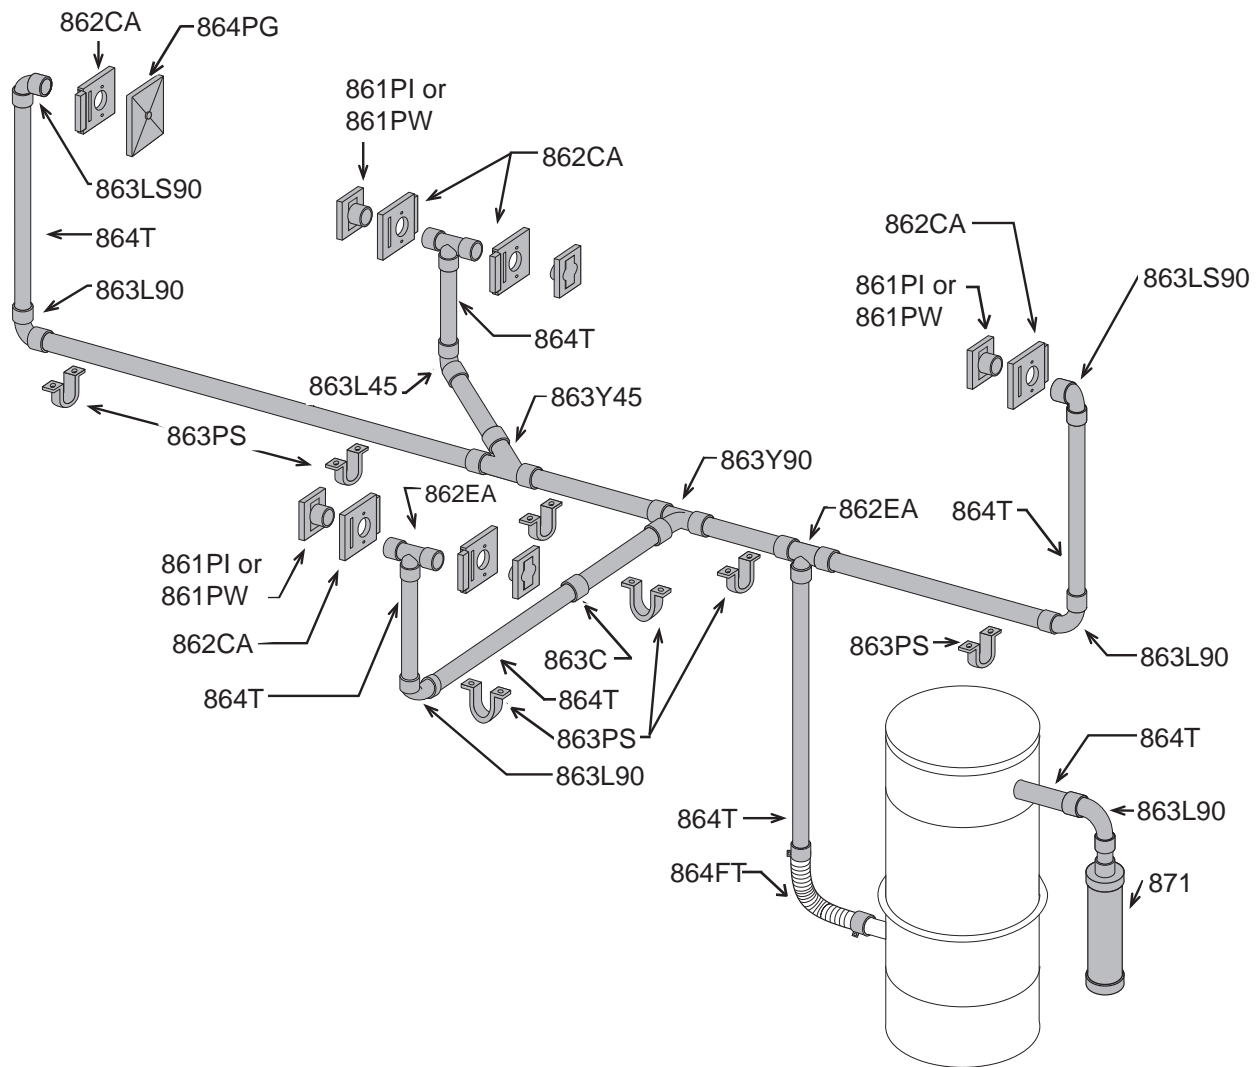

- 1 - inlet valve
- 30' low-voltage wire
- PVC cement
- 4 - 90° PVC elbows
- 1 - sharp 90° elbow
- 2 - 45° PVC elbows
- 2 - pipe strap & clips
- 2 - grey wirenuts
- 2 - PVC couplings
- 1 - adapter & bracket assembly
- 1 - adapter, reducer bushing
- 2 - metal nail guards
- 1 - plastic guard

TRIPLE INLET KITS

CVS-308 (Ivory)
 CVS-309 (White)
 CVS-409 Direct Connect (White)

- 3 - inlet valves
- 60' low-voltage wire
- PVC cement
- 9 - 90° PVC elbows
- 3 - sharp 90° elbows
- 6 - 45° PVC elbows
- 6 - pipe strap & clips
- 2 - 90° PVC "Y" joints
- 2 - grey wirenuts
- 3 - yellow wirenuts
- 6 - metal nail guards
- 3 - plastic guards
- 3 - adapter & bracket assembly
- 6 - PVC couplings
- 3 - adapter, reducer bushings

- Used on models CVS-100 and 110
- Not pictured

MODEL	DESCRIPTION
861PI	Inlet - Bisque
861PW	Inlet - White
862CA	Combination 90° Wall Adapter & Mounting Bracket
862EA	3-Way PVC Plastic Extension Adapter
863LS90	Sharp 90° PVC Elbow
863C	PVC Plastic Coupling
863PS	Pipe Strap with Clip
863L45	45° PVC Plastic Elbow
863L90	90° PVC Plastic Elbow
863Y45	45° PVC Plastic "Y"
863Y90	90° PVC Plastic "Y"