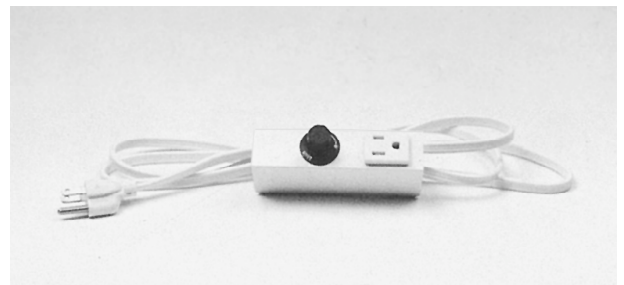

An optional portable thermostat is available for use with any WorkWarmer™ "plug in" heater 120 Volt, 10 amps, 1200 watt maximum capacity. Snap action switching. "Hi - Lo" control. White plastic case and 5' white cord. Velcro tape is attached to the thermostat for mounting.

THE ULTIMATE DEGREE OF PERSONAL COMFORT
470 Beauty Spot Rd. E., Bennettsville, SC 29512
www.marleymep.com

(06-04)