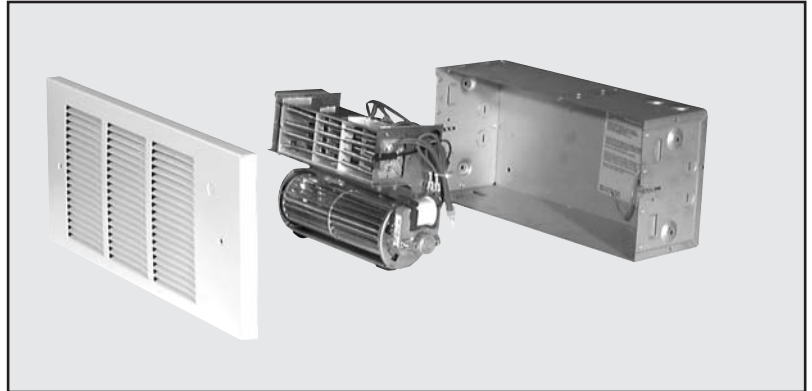

COMMERCIAL: Suitable as the primary heat source in smaller rooms and as supplemental heat in almost any general use area.

- **Dual Protection:** Thermal cutout with indicator light and one time thermal fuse.
- Tangential blower for whisper quiet operation.
- Sienna White baked enamel finish.
- Open coil element assures quick heat and low maintenance.
- Three piece construction for ease of installation.
- Permanently lubricated, dust-protected bearings.

DIMENSIONS

NOTE: Use of mounting feet is optional.

DIMENSIONS:

Grille
16-7/8"W X 7-3/4"H X 3/4"D
Back Box
14-3/8"W X 6-5/8"H X 4-3/8"D

File #E21609

SELECTION CHART

CATALOG NUMBER	VOLTS	WATTS	BUILT-IN THERMO	AMPS.
QFG1512IFM	120	375/750/1125/1500	No	3.1/6.3/9.4/12.5
QFG2024IFM	240	500/1000/1500/2000	No	2.1/4.2/6.3/8.3
QFG2224IFM	240	563/1125/1688/2250	No	23./4.7/7.0/9.4
QFG2228IF	208	2200	No	10.6
QFG1512T2M	120	275/750/1125/1500	Yes	3.1/6.3/9.4/12.5
QFG2024T2M	240	500/1000/1500/2000	Yes	2.1/4.2/6.3/8.3
QFG2224T2M	240	563/1125/1688/2250	Yes	2.3/4.7/7.0/9.4