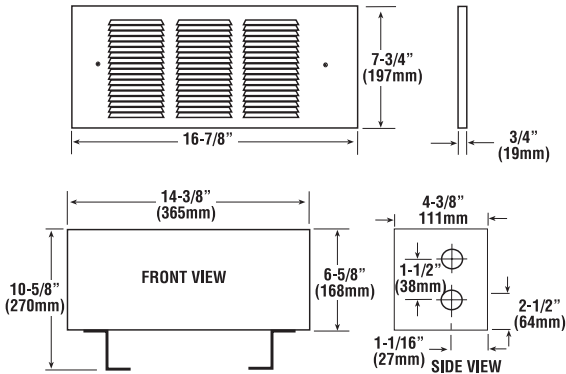

DIMENSIONS

NOTE: Use of mounting feet is optional.

DIMENSIONS:

Grille
16-7/8"W X 7-3/4"H X 3/4"D
Back Box
14-3/8"W X 6-5/8"H X 4-3/8"D

File #E21609

SELECTION CHART

CATALOG NUMBER	VOLTS	WATTS	BUILT-IN THERMO	AMPS.
QFG1512IFM	120	375/750/1125/1500	No	3.1/6.3/9.4/12.5
QFG2024IFM	240	500/1000/1500/2000	No	2.1/4.2/6.3/8.3
QFG2224IFM	240	563/1125/1688/2250	No	23./4.7/7.0/9.4
QFG2228IF	208	2200	No	10.6
QFG1512T2M	120	275/750/1125/1500	Yes	3.1/6.3/9.4/12.5
QFG2024T2M	240	500/1000/1500/2000	Yes	2.1/4.2/6.3/8.3
QFG2224T2M	240	563/1125/1688/2250	Yes	2.3/4.7/7.0/9.4